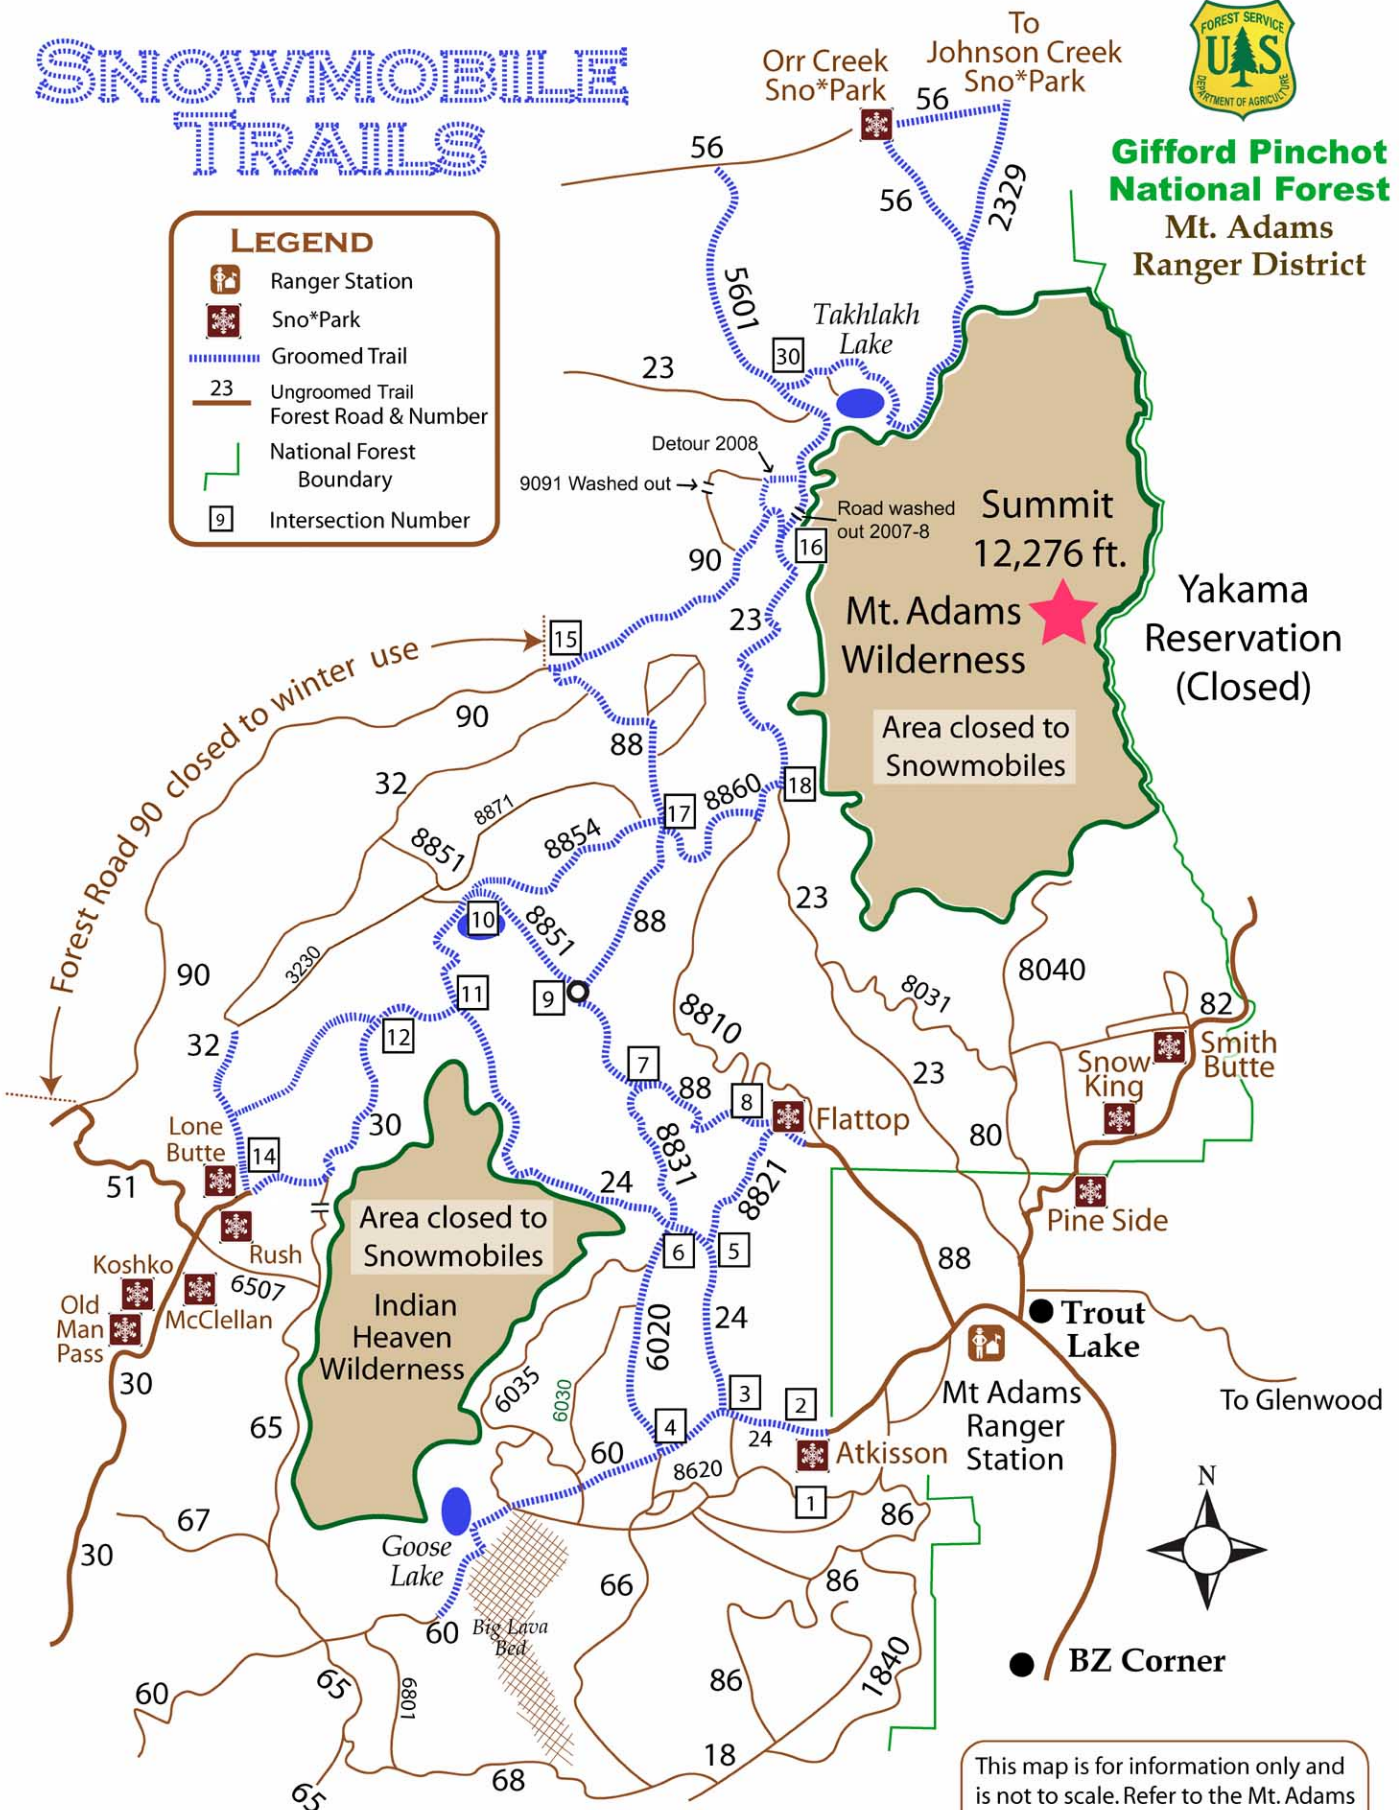

SNOWMOBILE TRAILS

Gifford Pinchot National Forest
Mt. Adams
Ranger District

LEGEND

- Ranger Station
- Sno*Park
- Groomed Trail
- Ungroomed Trail
- Forest Road & Number
- National Forest Boundary
- Intersection Number

This map is for information only and is not to scale. Refer to the Mt. Adams District map for accurate distances.